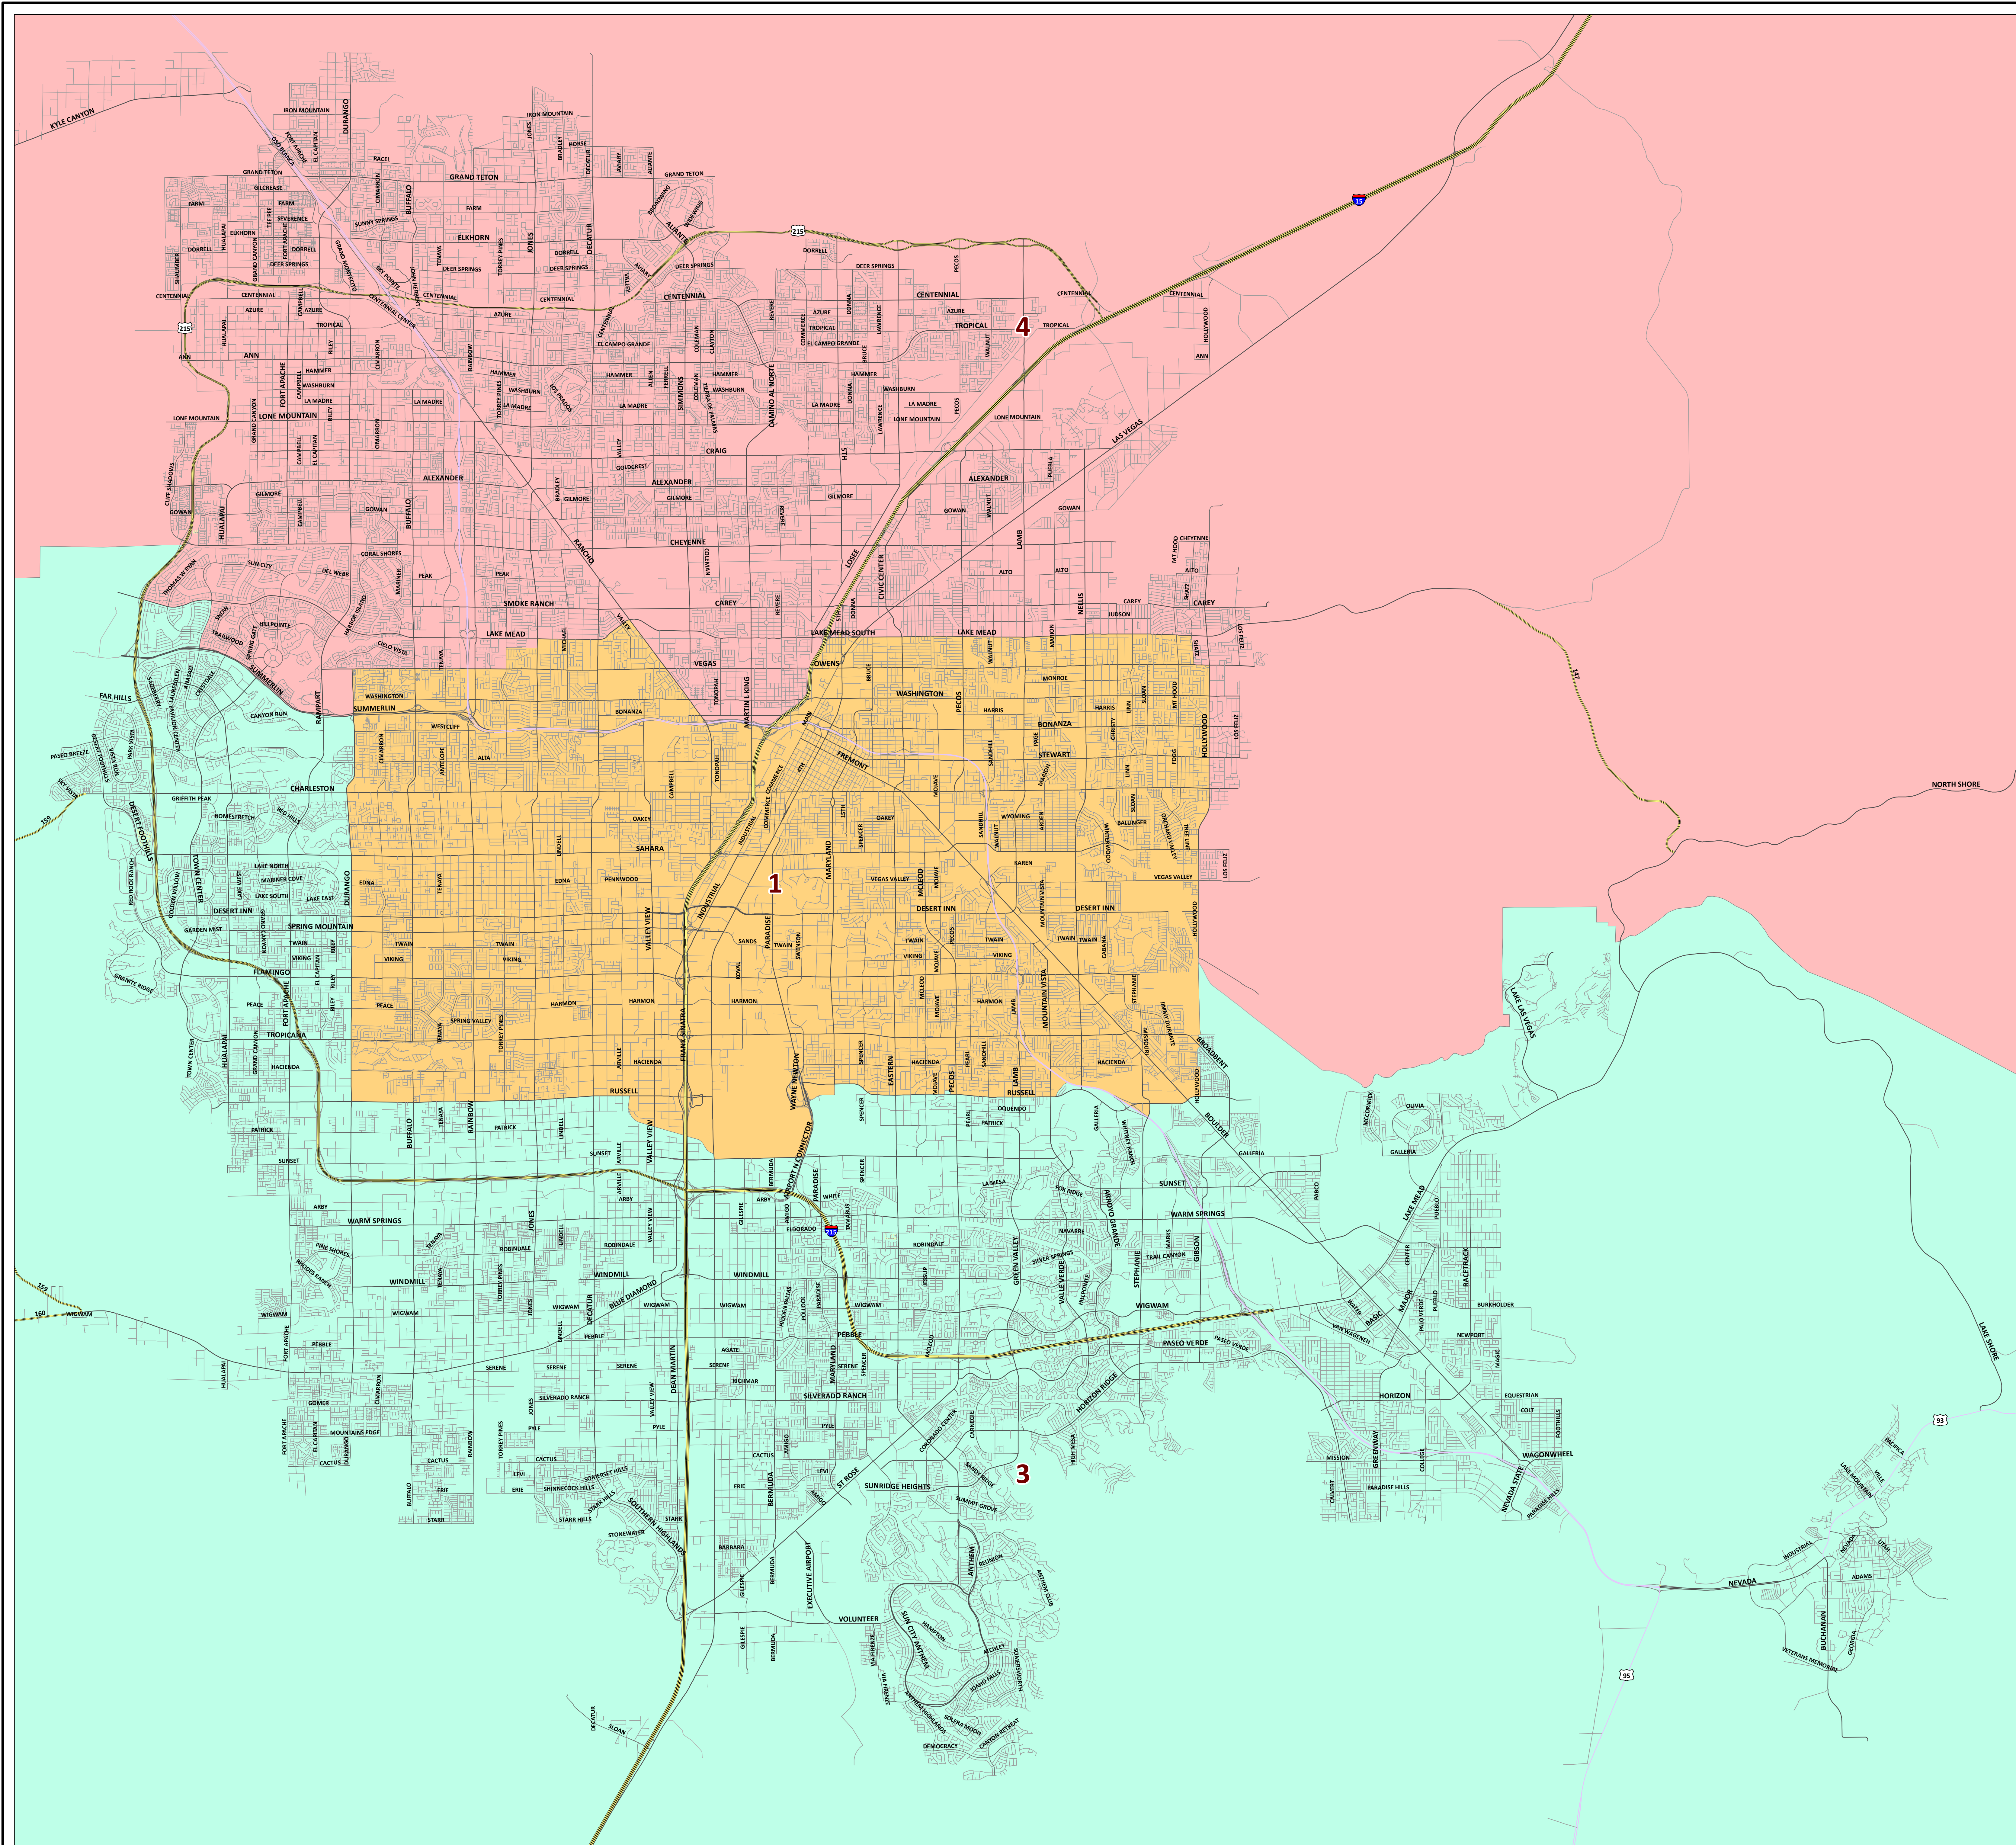

STATE OF NEVADA
BOARD OF
EDUCATION
DISTRICTS
METRO AREA
Clark County, Nevada

GEOGRAPHIC
INFORMATION
SYSTEMS

Legend
EDUCATION DISTRICTS

- 1
- 3
- 4

1 inch = 5,048 feet
February 8, 2012